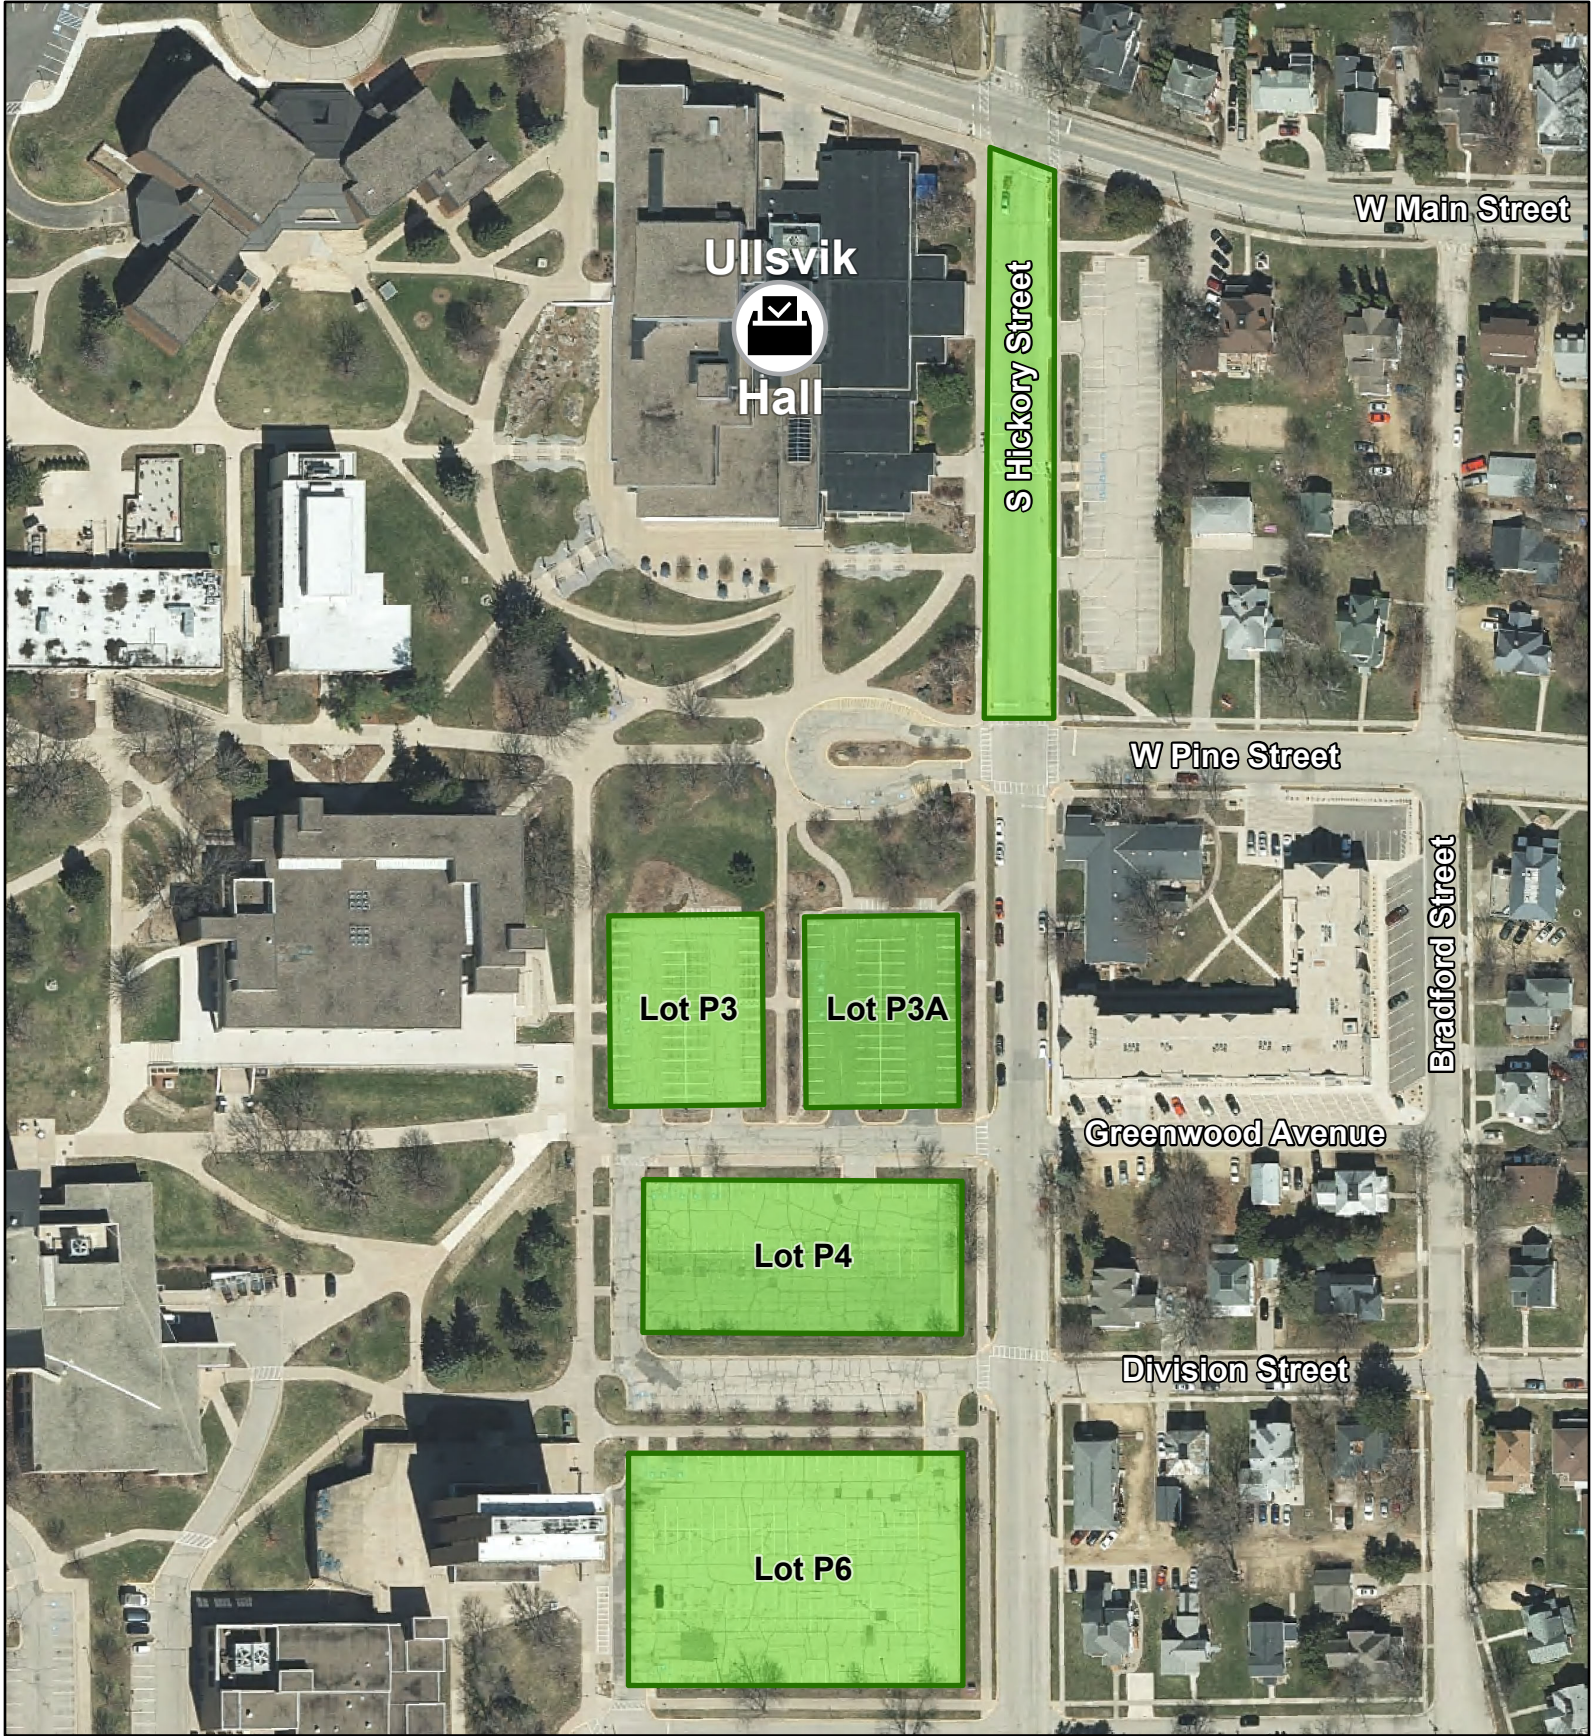

**Broske
Center**

Pitt Street

N Second Street

Stiemers Street

Mound View Drive

District 1 & 2 Election Day Parking at The Broske Center

Polling Location

Election Parking

Map features are a representation only and do not replace a field survey or other legal documents. Map Date: January 2022

District 3 & 4 Election Day Parking at Ullsvik Hall

Polling Location

Election Parking

Map features are a representation only and do not replace a field survey or other legal documents. Map Date: January 2022