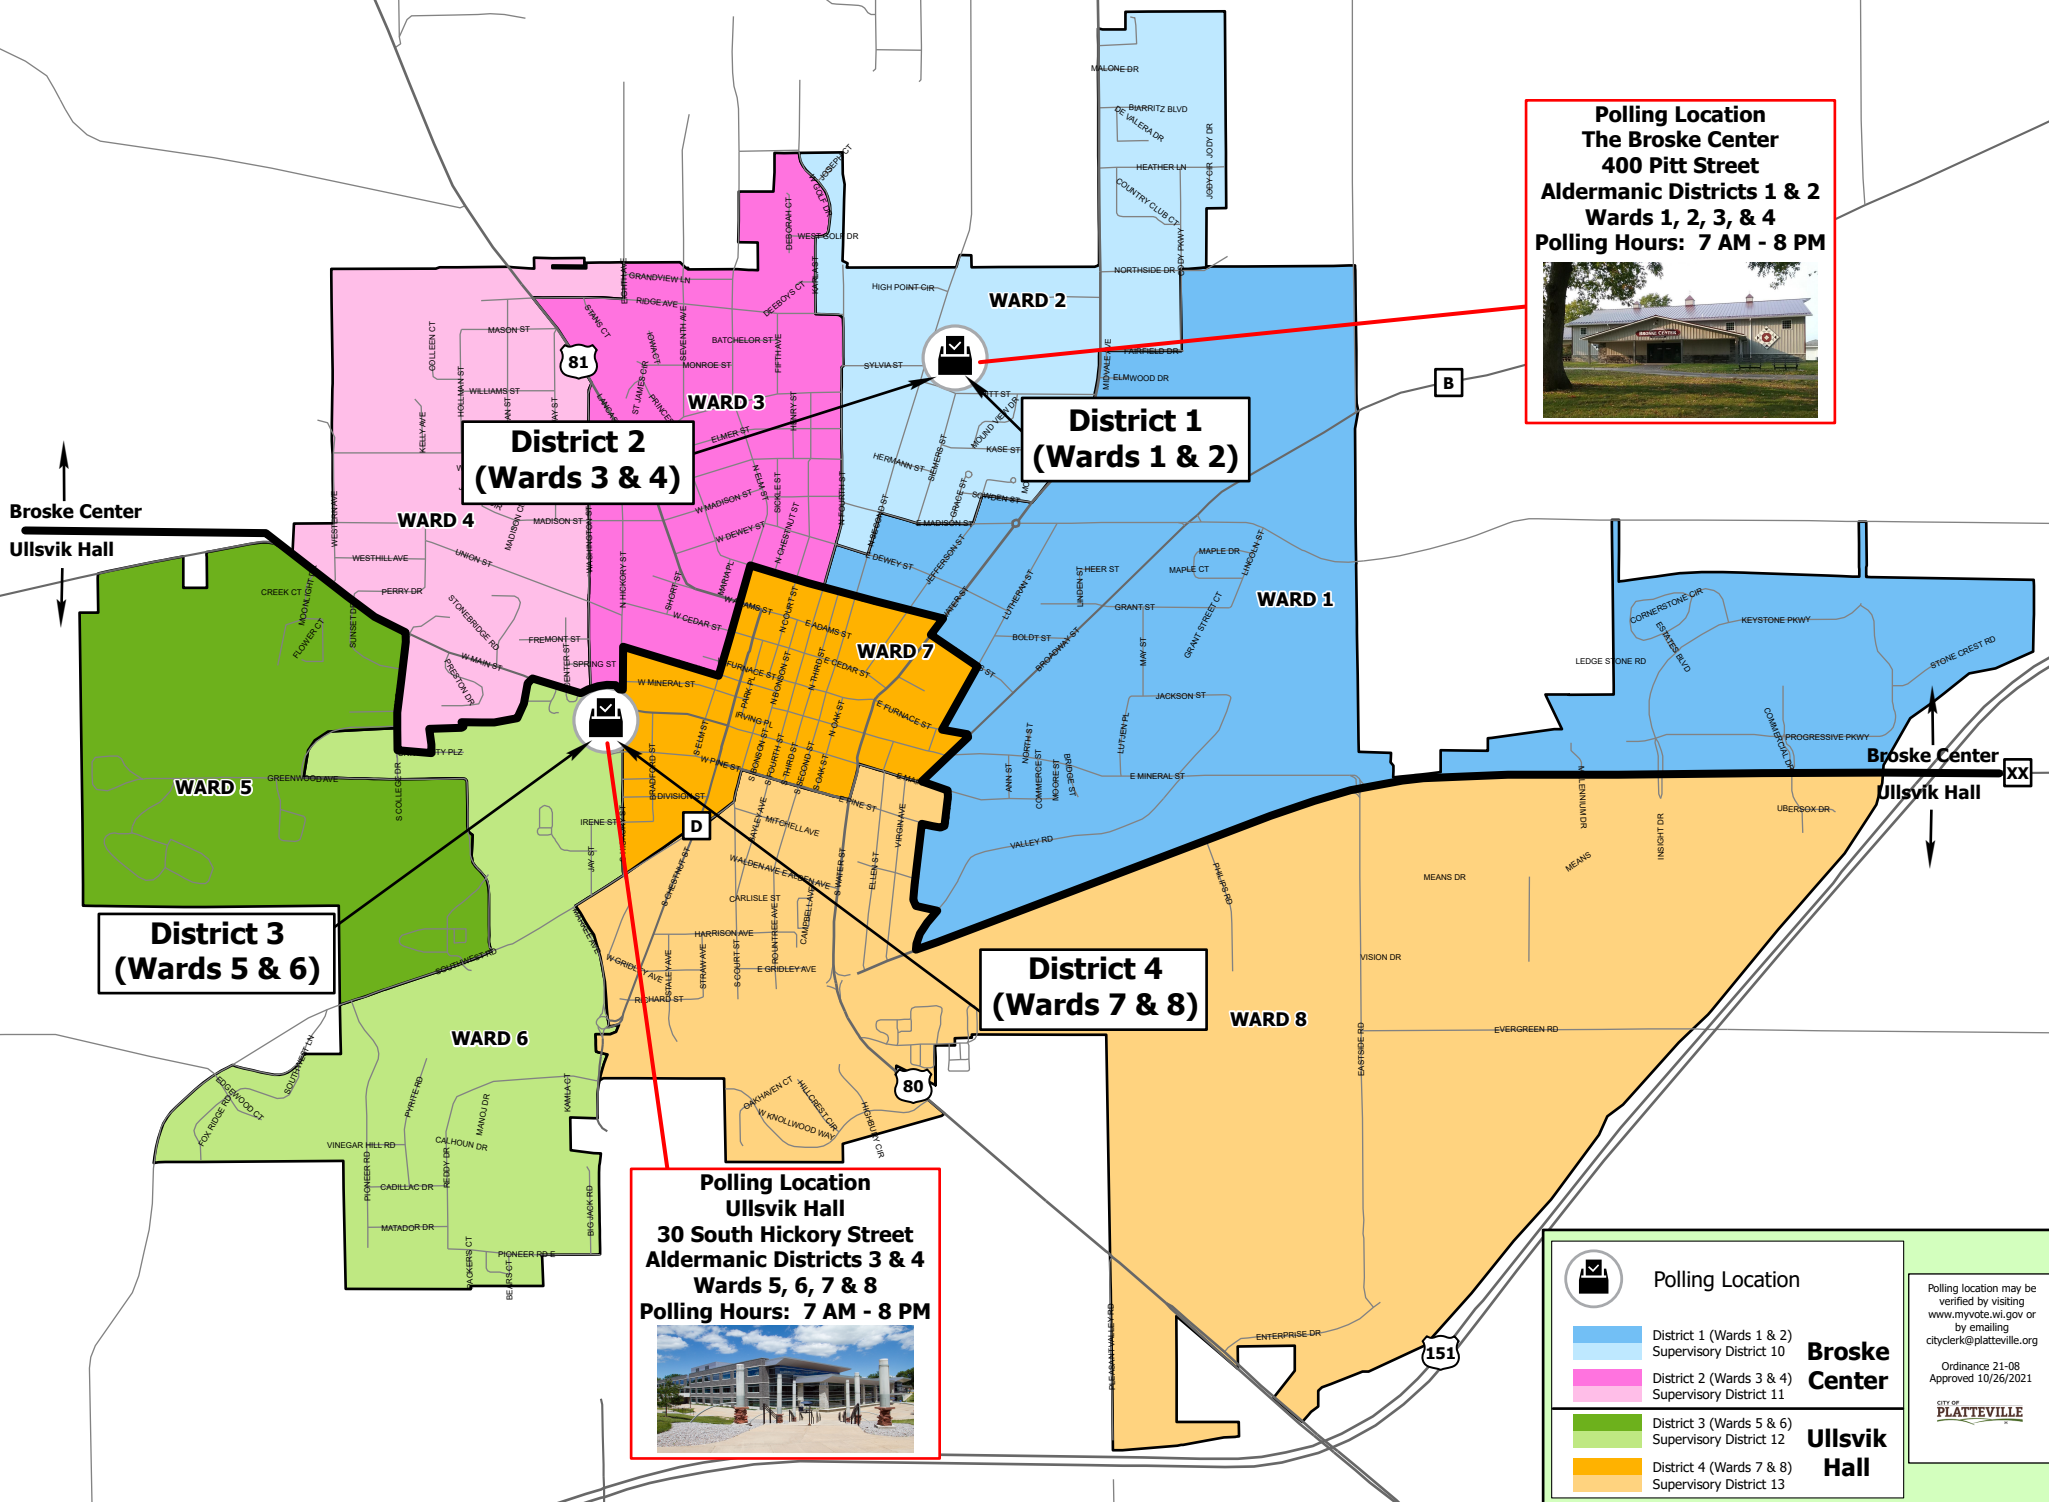

City of Platteville Polling Locations

Polling Location
The Broske Center
400 Pitt Street
Aldermanic Districts 1 & 2
Wards 1, 2, 3, & 4
Polling Hours: 7 AM - 8 PM

District 2
(Wards 3 & 4)

District 1
(Wards 1 & 2)

District 3
(Wards 5 & 6)

District 4
(Wards 7 & 8)

Polling Location
Ullsvik Hall
30 South Hickory Street
Aldermanic Districts 3 & 4
Wards 5, 6, 7 & 8
Polling Hours: 7 AM - 8 PM

 **Polling Location**

- District 1 (Wards 1 & 2)
Supervisory District 10
- District 2 (Wards 3 & 4)
Supervisory District 11
- District 3 (Wards 5 & 6)
Supervisory District 12
- District 4 (Wards 7 & 8)
Supervisory District 13