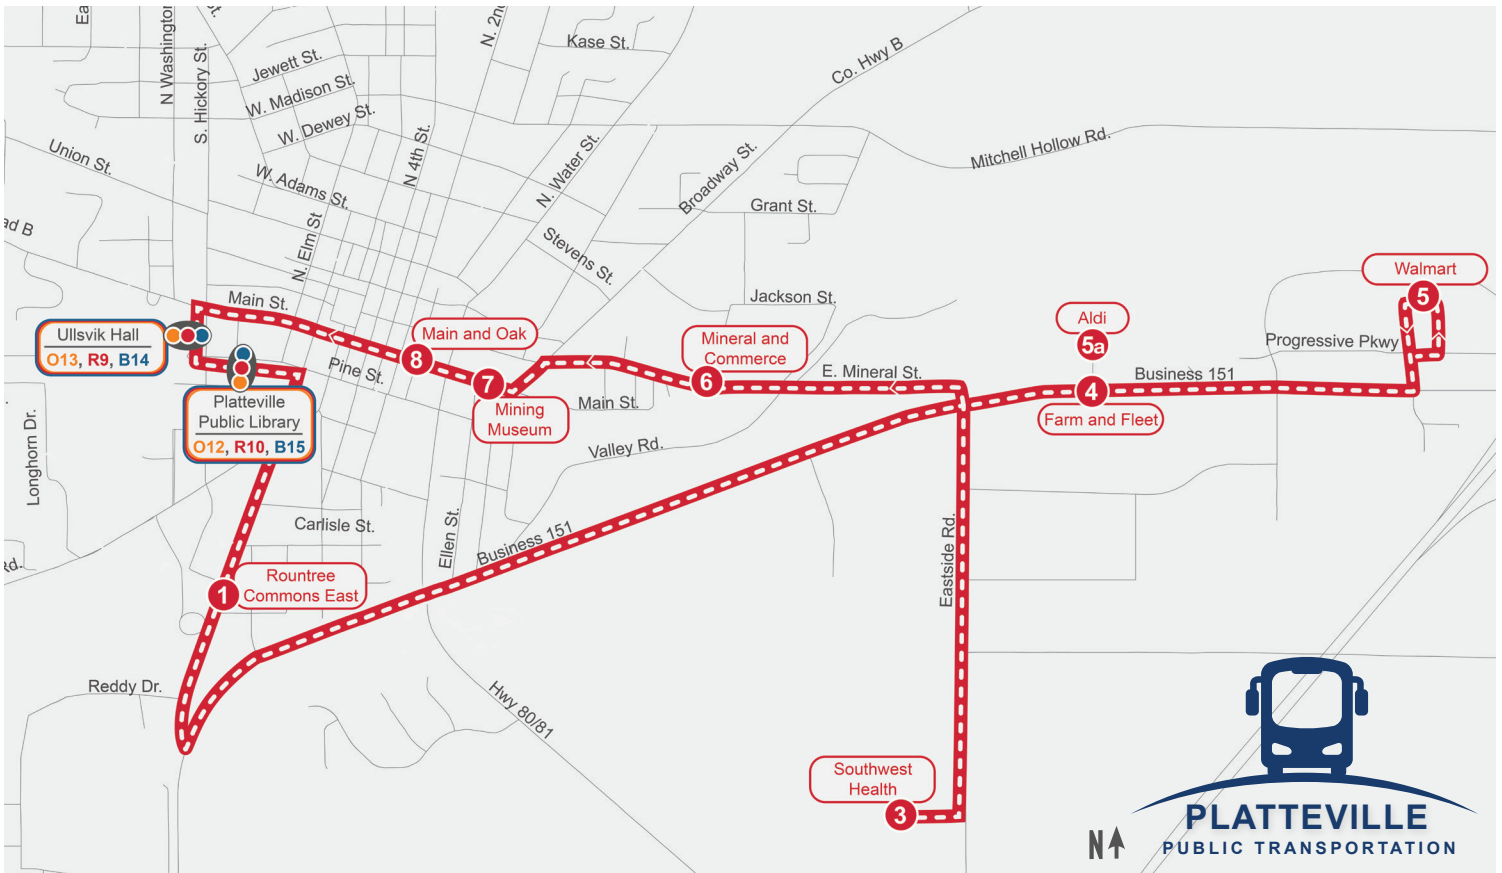

# 2018-19 Platteville Public Transportation BUS SCHEDULE

# Red Route

## Red Route

7 a.m.–6 p.m. Monday–Friday while UW-Platteville classes are in session.

	A.M.										P.M.											
#1 Rountree Commons East	7:02	7:32	8:02	8:32	9:02	9:32	10:02	10:32	11:02	11:32	12:02	12:32	1:02	1:32	2:02	2:32	3:02	3:32	4:02	4:32	5:02	5:32
#3 Southwest Health	7:07	7:37	8:07	8:37	9:07	9:37	10:07	10:37	11:07	11:37	12:07	12:37	1:07	1:37	2:07	2:37	3:07	3:37	4:07	4:37	5:07	5:37
#4 Farm and Fleet	7:10	7:40	8:10	8:40	9:10	9:40	10:10	10:40	11:10	11:40	12:10	12:40	1:10	1:40	2:10	2:40	3:10	3:40	4:10	4:40	5:10	5:40
#5 Walmart	7:14	7:44	8:14	8:44	9:14	9:44	10:14	10:44	11:14	11:44	12:14	12:44	1:14	1:44	2:14	2:44	3:14	3:44	4:14	4:44	5:14	5:44
#5a Aldi	7:17	7:47	8:17	8:47	9:17	9:47	10:17	10:47	11:17	11:47	12:17	12:47	1:17	1:47	2:17	2:47	3:17	3:47	4:17	4:47	5:17	5:47
#6 Mineral and Commerce	7:20	7:50	8:20	8:50	9:20	9:50	10:20	10:50	11:20	11:50	12:20	12:50	1:20	1:50	2:20	2:50	3:20	3:50	4:20	4:50	5:20	5:50
#7 Mining Museum	7:22	7:52	8:22	8:52	9:22	9:52	10:22	10:52	11:22	11:52	12:22	12:52	1:22	1:52	2:22	2:52	3:22	3:52	4:22	4:52	5:22	5:52
#8 Main and Oak	7:24	7:54	8:24	8:54	9:24	9:54	10:24	10:54	11:24	11:54	12:24	12:54	1:24	1:54	2:24	2:54	3:24	3:54	4:24	4:54	5:24	5:54
#9 Ullsvik Hall	7:26	7:56	8:26	8:56	9:26	9:56	10:26	10:56	11:26	11:56	12:26	12:56	1:26	1:56	2:26	2:56	3:26	3:56	4:26	4:56	5:26	5:56
#10 Platteville Public Library	7:27	7:57	8:27	8:57	9:27	9:57	10:27	10:57	11:27	11:57	12:27	12:57	1:27	1:57	2:27	2:57	3:27	3:57	4:27	4:57	5:27	5:57

Starting November 5, 2018, the Red Route will stop at Aldi #5a and no longer stop at Country Kitchen.

608.348.9741 ext. 2238  
www.platteville.org or www.uwplatt.edu/go/bus