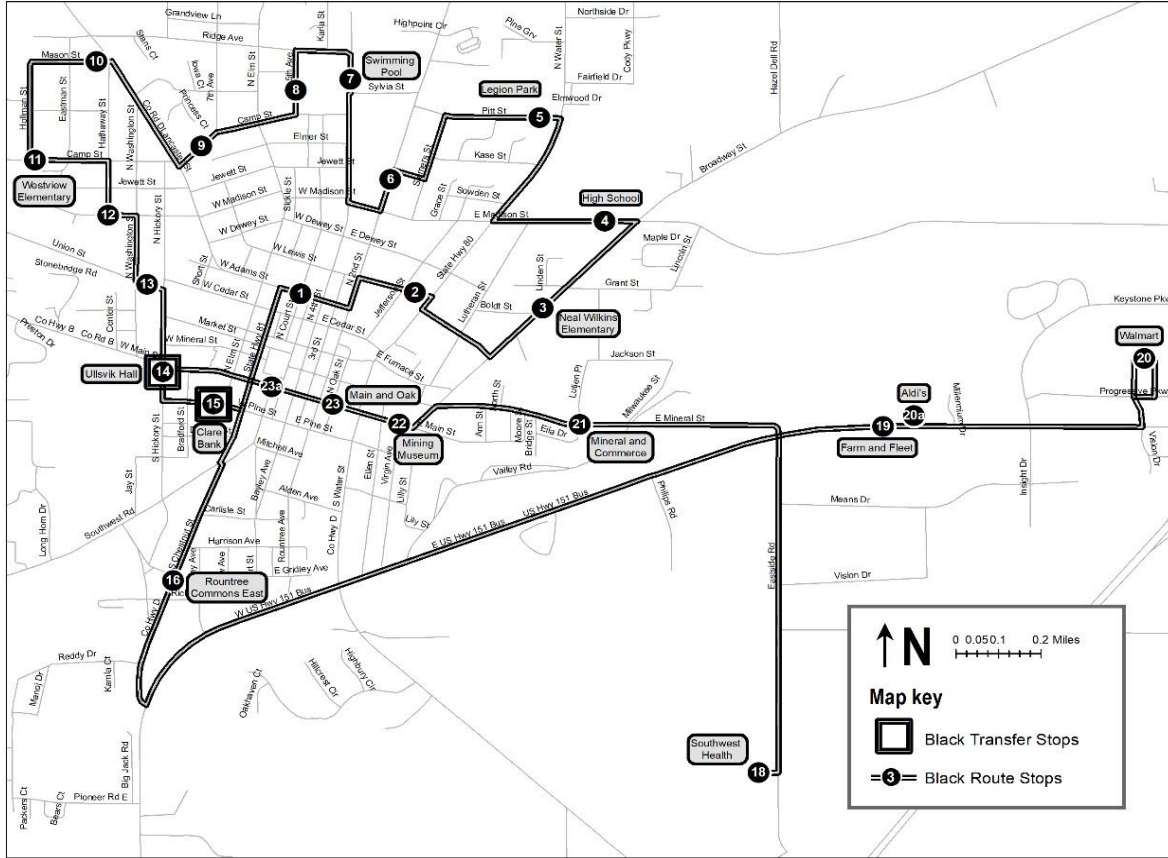

Black Route Monday - Friday 7:00 A.M. - 7:00 P.M. while UW-Platteville is **NOT** in session

#	STOP NAME	A.M.	A.M.	A.M.	A.M.	A.M.	A.M.	P.M.	P.M.	P.M.	P.M.	P.M.	P.M.
#1	OE Gray Learning Center	7:02	8:02	9:02		11:02	12:02	1:02	2:02	3:02		5:02	6:02
#2	Armory	7:04	8:04	9:04		11:04	12:04	1:04	2:04	3:04		5:04	6:04
#3	Neal Wilkins Elementary	7:05	8:05	9:05		11:05	12:05	1:05	2:05	3:05		5:05	6:05
#4	High School	7:06	8:06	9:06		11:06	12:06	1:06	2:06	3:06		5:06	6:06
#5	Legion Park	7:08	8:08	9:08		11:08	12:08	1:08	2:08	3:08		5:08	6:08
#6	Middle School	7:10	8:10	9:10		11:10	12:10	1:10	2:10	3:10		5:10	6:10
#7	Swimming Pool	7:11	8:11	9:11		11:11	12:11	1:11	2:11	3:11		5:11	6:11
#8	Park Place	7:13	8:13	9:13		11:13	12:13	1:13	2:13	3:13		5:13	6:13
#9	Camp & Lancaster	7:15	8:15	9:15		11:15	12:15	1:15	2:15	3:15		5:15	6:15
#10	Mason and Lancaster	7:17	8:17	9:17		11:17	12:17	1:17	2:17	3:17		5:17	6:17
#11	Westview Elementary	7:19	8:19	9:19		11:19	12:19	1:19	2:19	3:19		5:19	6:19
#12	Hathaway and Madison	7:21	8:21	9:21		11:21	12:21	1:21	2:21	3:21		5:21	6:21
#13	Washington and Union	7:22	8:22	9:22		11:22	12:22	1:22	2:22	3:22		5:22	6:22
#14	Ullsvik Hall	7:23	8:23	9:23		11:23	12:23	1:23	2:23	3:23		5:23	6:23
#15	Clare Bank	7:25	8:25	9:25		11:25	12:25	1:25	2:25	3:25		5:25	6:25
#16	Rountree Commons East	7:32	8:32	9:32	10:32	11:32	12:32	1:32	2:32	3:32	4:32	5:32	6:32
#18	Southwest Health	7:37	8:37	9:37	10:37	11:37	12:37	1:37	2:37	3:37	4:37	5:37	6:37
#19	Farm & Fleet	7:40	8:40	9:40	10:40	11:40	12:40	1:40	2:40	3:40	4:40	5:40	6:40
#20	Wal-Mart	7:44	8:44	9:44	10:44	11:44	12:44	1:44	2:44	3:44	4:44	5:44	6:44
#20a	Aldi's	7:47	8:47	9:47	10:47	11:47	12:47	1:47	2:47	3:47	4:47	5:47	6:47
#21	Mineral and Commerce	7:50	8:50	9:50	10:50	11:50	12:50	1:50	2:50	3:50	4:50	5:50	6:50
#22	Mining Museum	7:52	8:52	9:52	10:52	11:52	12:52	1:52	2:52	3:52	4:52	5:52	6:52
#23	Main and Oak	7:54	8:54	9:54	10:54	11:54	12:54	1:54	2:54	3:54	4:54	5:54	6:54
#23a	Garvey's	7:55	8:55	9:55	10:55	11:55	12:55	1:55	2:55	3:55	4:55	5:55	6:55
#14	Ullsvik Hall	7:56	8:56	9:56	10:56	11:56	12:56	1:56	2:56	3:56	4:56	5:56	6:56
#15	Clare Bank	7:57	8:57	9:57	10:57	11:57	12:57	1:57	2:57	3:57	4:57	5:57	6:57