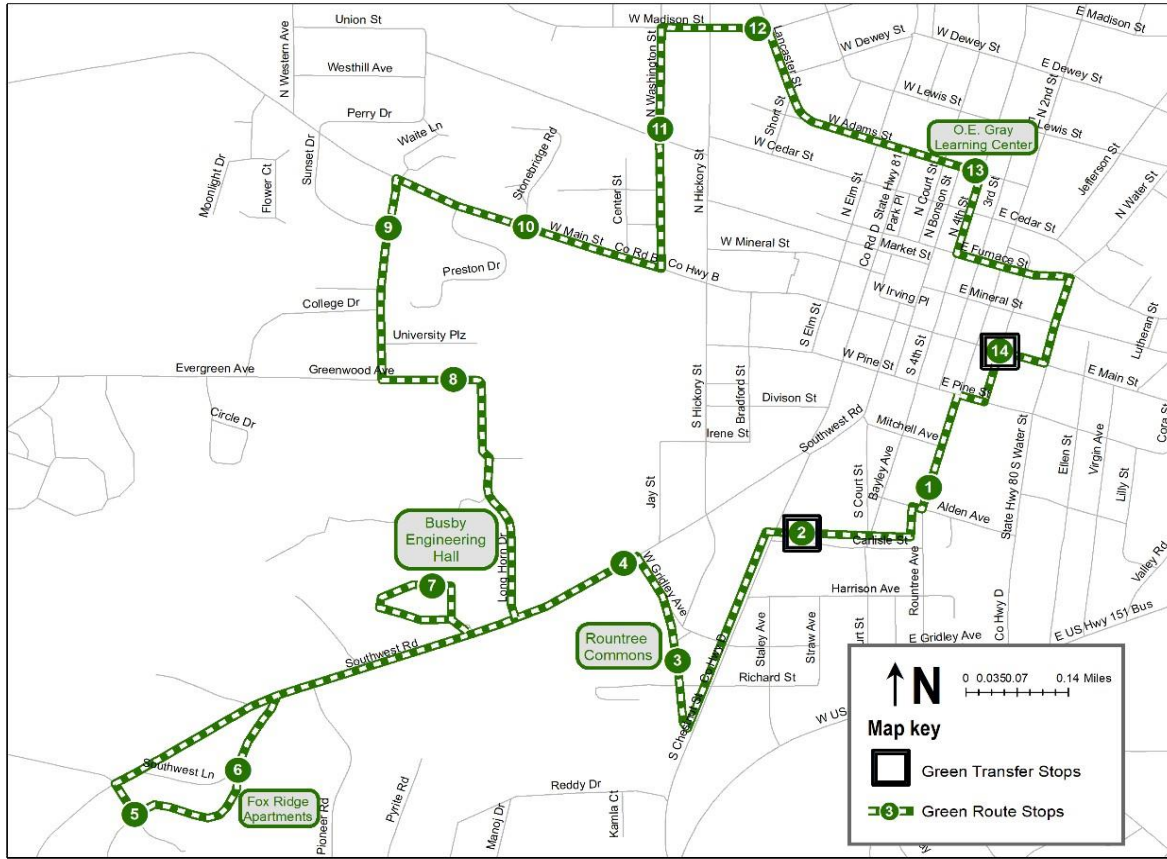

Green Route Friday and Saturday 7:00 P.M. - 3:30 A.M. while UW-Platteville is in session

#	STOP NAME	P.M.	P.M.	P.M.	P.M.	P.M.	P.M.	P.M.	P.M.	P.M.	P.M.	A.M.	A.M.	A.M.	A.M.	A.M.	A.M.
#1	Rountree and Alden	7:02	7:32	8:02	8:32	9:02	9:32	10:02	10:32	11:32	12:02	12:32	1:02	1:32	2:02	2:32	3:02
#2	Carlisle & Chestnut	7:03	7:33	8:03	8:33	9:03	9:33	10:03	10:33	11:33	12:03	12:33	1:03	1:33	2:03	2:33	3:03
#3	Rountree Commons West	7:05	7:35	8:05	8:35	9:05	9:35	10:05	10:35	11:35	12:05	12:35	1:05	1:35	2:05	2:35	3:05
#4	Southwest & Markee	7:06	7:36	8:06	8:36	9:06	9:36	10:06	10:36	11:36	12:06	12:36	1:06	1:36	2:06	2:36	3:06
#5	Fox Ridge & Edgewood	7:09	7:39	8:09	8:39	9:09	9:39	10:09	10:39	11:39	12:09	12:39	1:09	1:39	2:09	2:39	3:09
#6	Fox Ridge & Southwest Ln	7:10	7:40	8:10	8:40	9:10	9:40	10:10	10:40	11:40	12:10	12:40	1:10	1:40	2:10	2:40	3:10
#7	Busby Engineering Hall	7:12	7:42	8:12	8:42	9:12	9:42	10:12	10:42	11:42	12:12	12:42	1:12	1:42	2:12	2:42	3:12
#8	Longhorn & Greenwood	7:13	7:43	8:13	8:43	9:13	9:43	10:13	10:43	11:43	12:13	12:43	1:13	1:43	2:13	2:43	3:13
#9	College & Main	7:15	7:45	8:15	8:45	9:15	9:45	10:15	10:45	11:45	12:15	12:45	1:15	1:45	2:15	2:45	3:15
#10	West Main	7:17	7:47	8:17	8:47	9:17	9:47	10:17	10:47	11:47	12:17	12:47	1:17	1:47	2:17	2:47	3:17
#11	Washington and Union	7:18	7:48	8:18	8:48	9:18	9:48	10:18	10:48	11:48	12:18	12:48	1:18	1:48	2:18	2:48	3:18
#12	Madison and Lancaster	7:20	7:50	8:20	8:50	9:20	9:50	10:20	10:50	11:50	12:20	12:50	1:20	1:50	2:20	2:50	3:20
#13	OE Gray Learning Center	7:22	7:52	8:22	8:52	9:22	9:52	10:22	10:52	11:52	12:22	12:52	1:22	1:52	2:22	2:52	3:22
#14	Main and Oak	7:25	7:55	8:25	8:55	9:25	9:55	10:25	10:55	11:55	12:25	12:55	1:25	1:55	2:25	2:55	3:25

Service Break