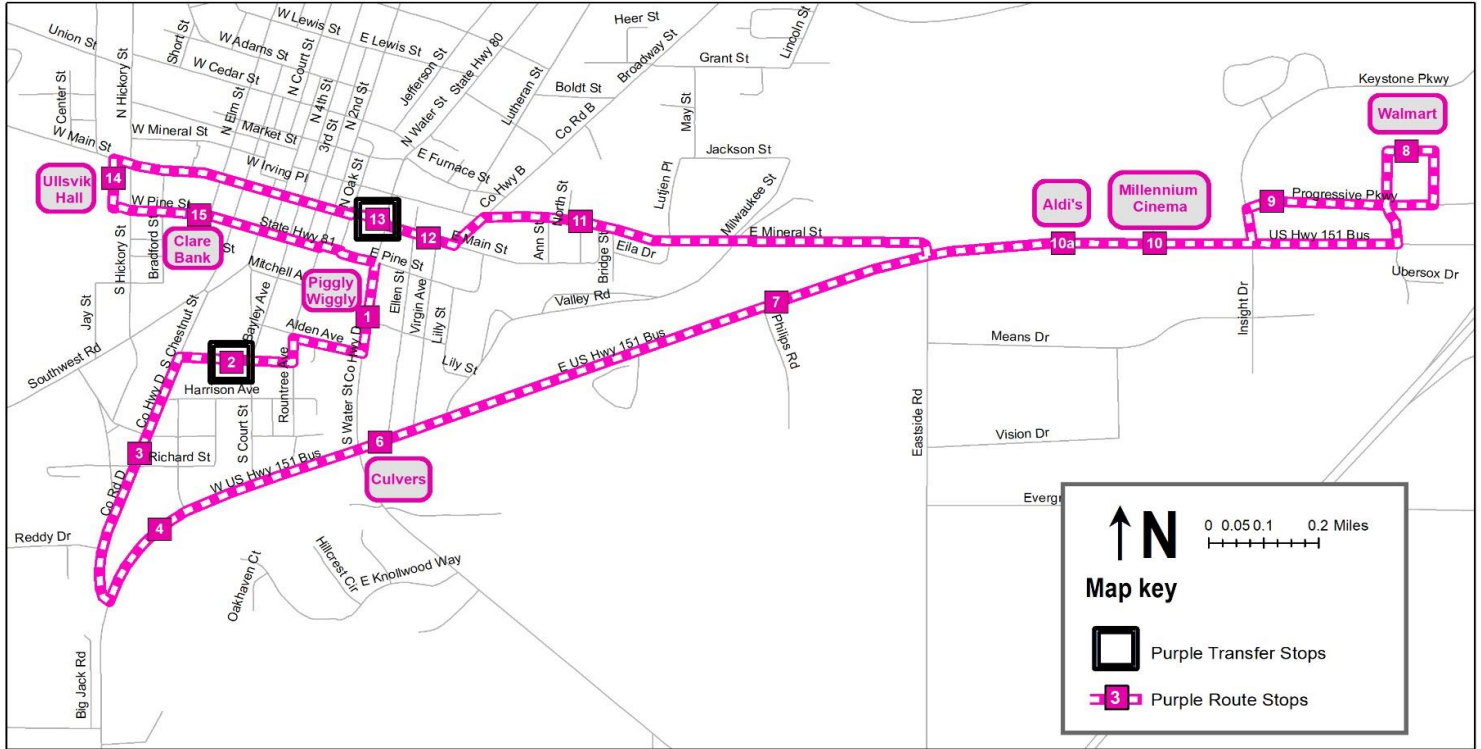

May 2025

S	M	T	W	T	F	S
				1	2	3
4	5	6	7	8	9	10
11	12	13	14	15	16	17
18	19	20	21	22	23	24
25	26	27	28	29	30	31

August 2025

S	M	T	W	T	F	S
					1	2
3	4	5	6	7	8	9
10	11	12	13	14	15	16
17	18	19	20	21	22	23
24	25	26	27	28	29	30
31						

Purple Route Saturday 2:00 P.M. - 6:00 P.M. while UW-Platteville is in session

#	STOP NAME	P.M.	P.M.	P.M.	P.M.	P.M.	P.M.	P.M.	P.M.
#1	Piggly Wiggly	2:02	2:32	3:02	3:32	4:02	4:32	5:02	5:32
#2	Carlisle & Chestnut	2:03	2:33	3:03	3:33	4:03	4:33	5:03	5:33
#3	Rountree Commons East	2:05	2:35	3:05	3:35	4:05	4:35	5:05	5:35
#4	Pizzeria Uno	2:07	2:37	3:07	3:37	4:07	4:37	5:07	5:37
#6	Culver's	2:09	2:39	3:09	3:39	4:09	4:39	5:09	5:39
#7	Pioneer Lanes	2:11	2:41	3:11	3:41	4:11	4:41	5:11	5:41
#8	Wal-Mart	2:14	2:44	3:14	3:44	4:14	4:44	5:14	5:44
#9	Progressive Parkway	2:15	2:45	3:15	3:45	4:15	4:45	5:15	5:45
#10	Millennium Cinema	2:16	2:46	3:16	3:46	4:16	4:46	5:16	5:46
#10a	Aldi's	2:17	2:47	3:17	3:47	4:17	4:47	5:17	5:47
#11	College & Main	2:20	2:50	3:20	3:50	4:20	4:50	5:20	5:50
#12	West Main	2:22	2:52	3:22	3:52	4:22	4:52	5:22	5:52
#13	Main & Oak	2:24	2:54	3:24	3:54	4:24	4:54	5:24	5:54
#14	Ullsvik Hall	2:25	2:55	3:25	3:55	4:25	4:55	5:25	5:55
#15	Clare Bank	2:26	2:56	3:26	3:56	4:26	4:56	5:26	5:56